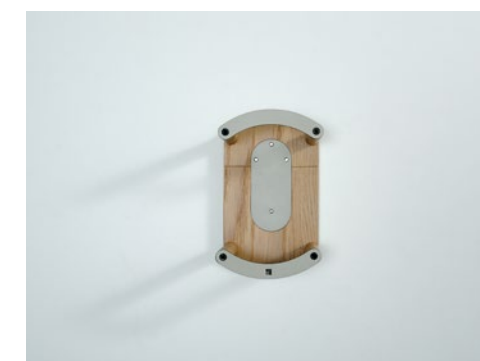

BTTB2PO
Plate holder 02 (pearl oak)