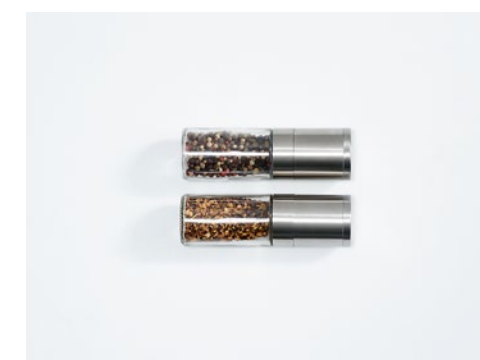

Set of inserts  
and dividers  
BTSET46055

**BTVORAHBS**  
Insert with 4 storage cans 250 ml

**BTMES6BS**  
Magnetic knife holder for 6 knives

**BTFOLI**  
Foil roll holder (aluminum carbongrey)

**BTPYRA2BS**  
Tray for kitchen tools and accessories