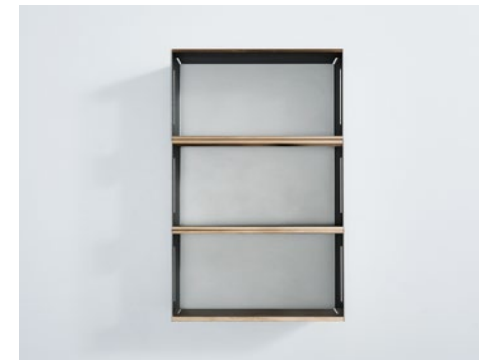

Drawer version  
EBX.aluminum

**BTCON347BS**  
Set of 3 containers

**BTDEHA47BS**  
Lid holder

**BTVOGL47BS**  
Insert with 4 storage cans 1000 ml

**BTCON347PO**  
Set of 3 containers

**BTTB5PO**  
Plate holder 05 (pearl oak)