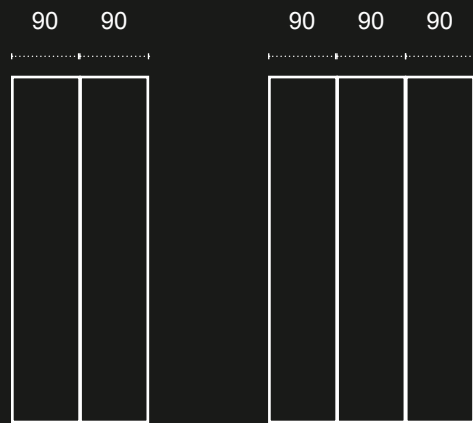

boxtec

Drawers and pull-outs can be customized with our modular interior system, boxtec. Every element and material perfectly complements the EBX drawer system.

boxtec basic elements in aluminum carbongrey define the layout, individually for each drawer – available in different depths and for horizontal or vertical arrangement.