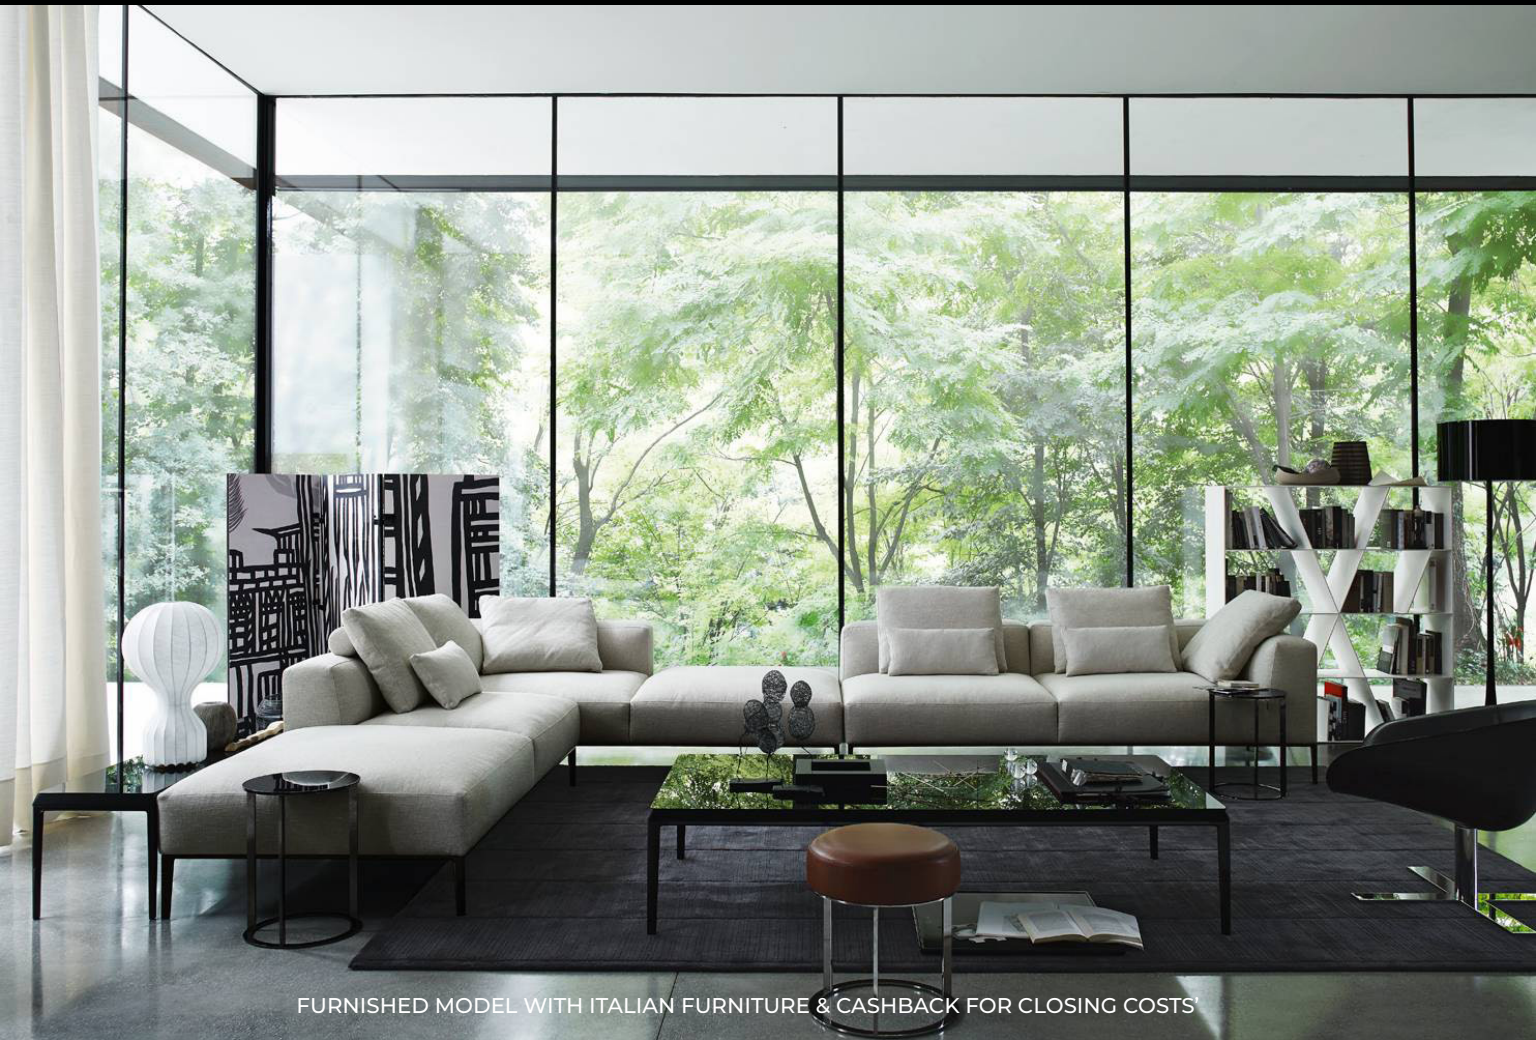

BeDESIGN

FURNITURE | LIGHTING | RUGS

PRESENTS

An Exclusive Offer

FOR PARAMOUNT BUYERS

RESIDENTS' EXCLUSIVE

Complimentary home consultations & space planning services.

Dedicated Design Consultant available in English & Spanish.

Special pricing on all furniture orders. Build a Furniture Package* for greater savings.

PLUS BUYER'S CASH INCENTIVE

Up to **$10,000** CREDIT FOR QUALIFYING FURNITURE PACKAGE* OR

Up to **$10,000** TOWARDS BUYER'S CLOSING FEES*

Send questions and appointment requests to hello@be-design.us

*A furniture package includes any and all pieces selected by customer and sold by BeDesign. Packages start as low as $40K. Cash incentives may vary depending on the value of the package. Buyer has the flexibility to combine multiple purchases made through a 12 month period, into a single furniture package.

BeDESIGN

FURNITURE | LIGHTING | RUGS

B&B
ITALIA

PAOLA
LENTI

Molteni & C

FENDI
CASA

FLORISFORM

2016 W Alabama St., Houston, TX 77098 | 713.623.1177 | be-design.us