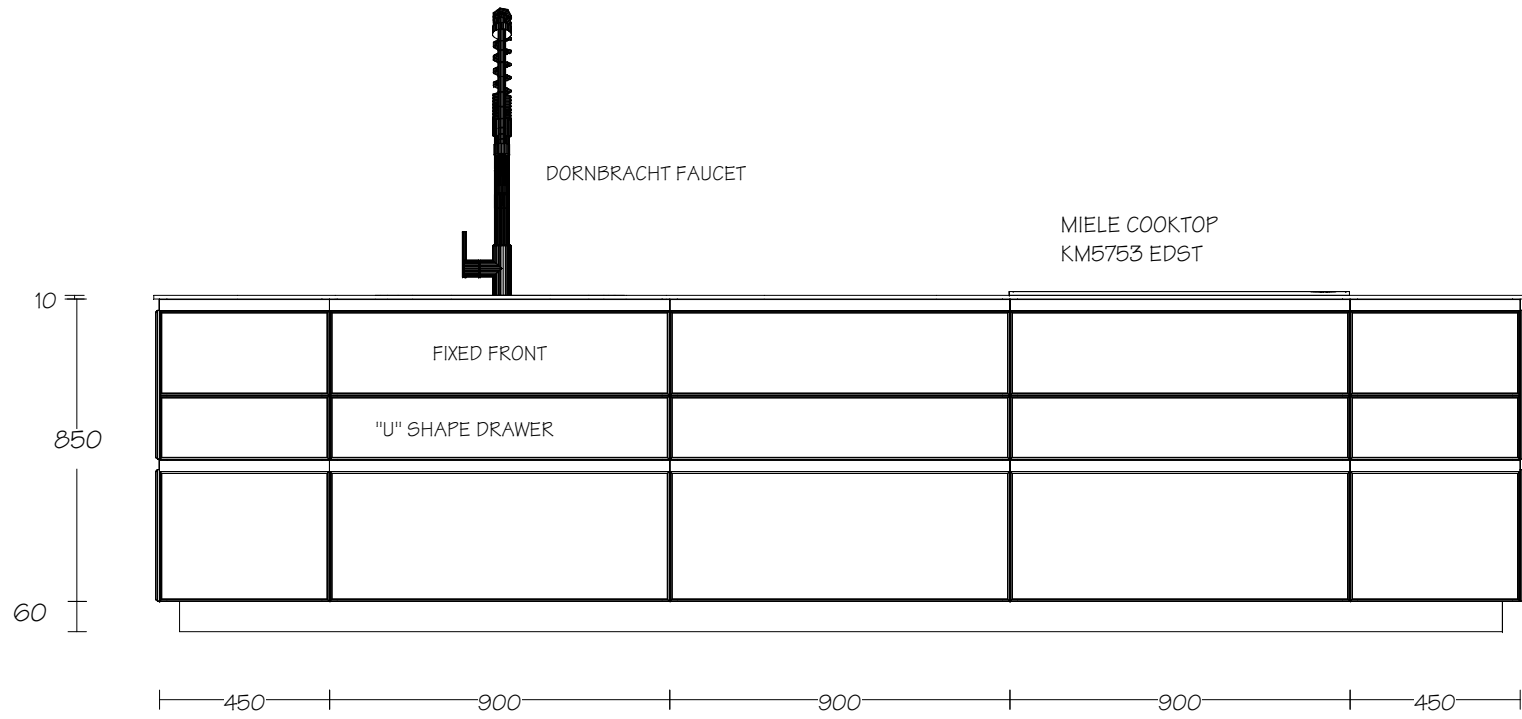

ELEVATION 2

EGGERSMANN USA 150 EAST 58TH STREET NEW YORK, NY 10155 212.688.4910	Series: Eggersmann e:sian 04/2007	View: Elevation	Client: EGGERSMANN NEW YORK SHOWROOM Phone:
	Door Style: UNIQUE	Scale: 1:20	
	Finish: GRAFITE BROWN	Design-Date: EGGERSMANN NY DISPLAY 1	
	Handle: GL64I	Designer: MICHAEL SOLTOFF