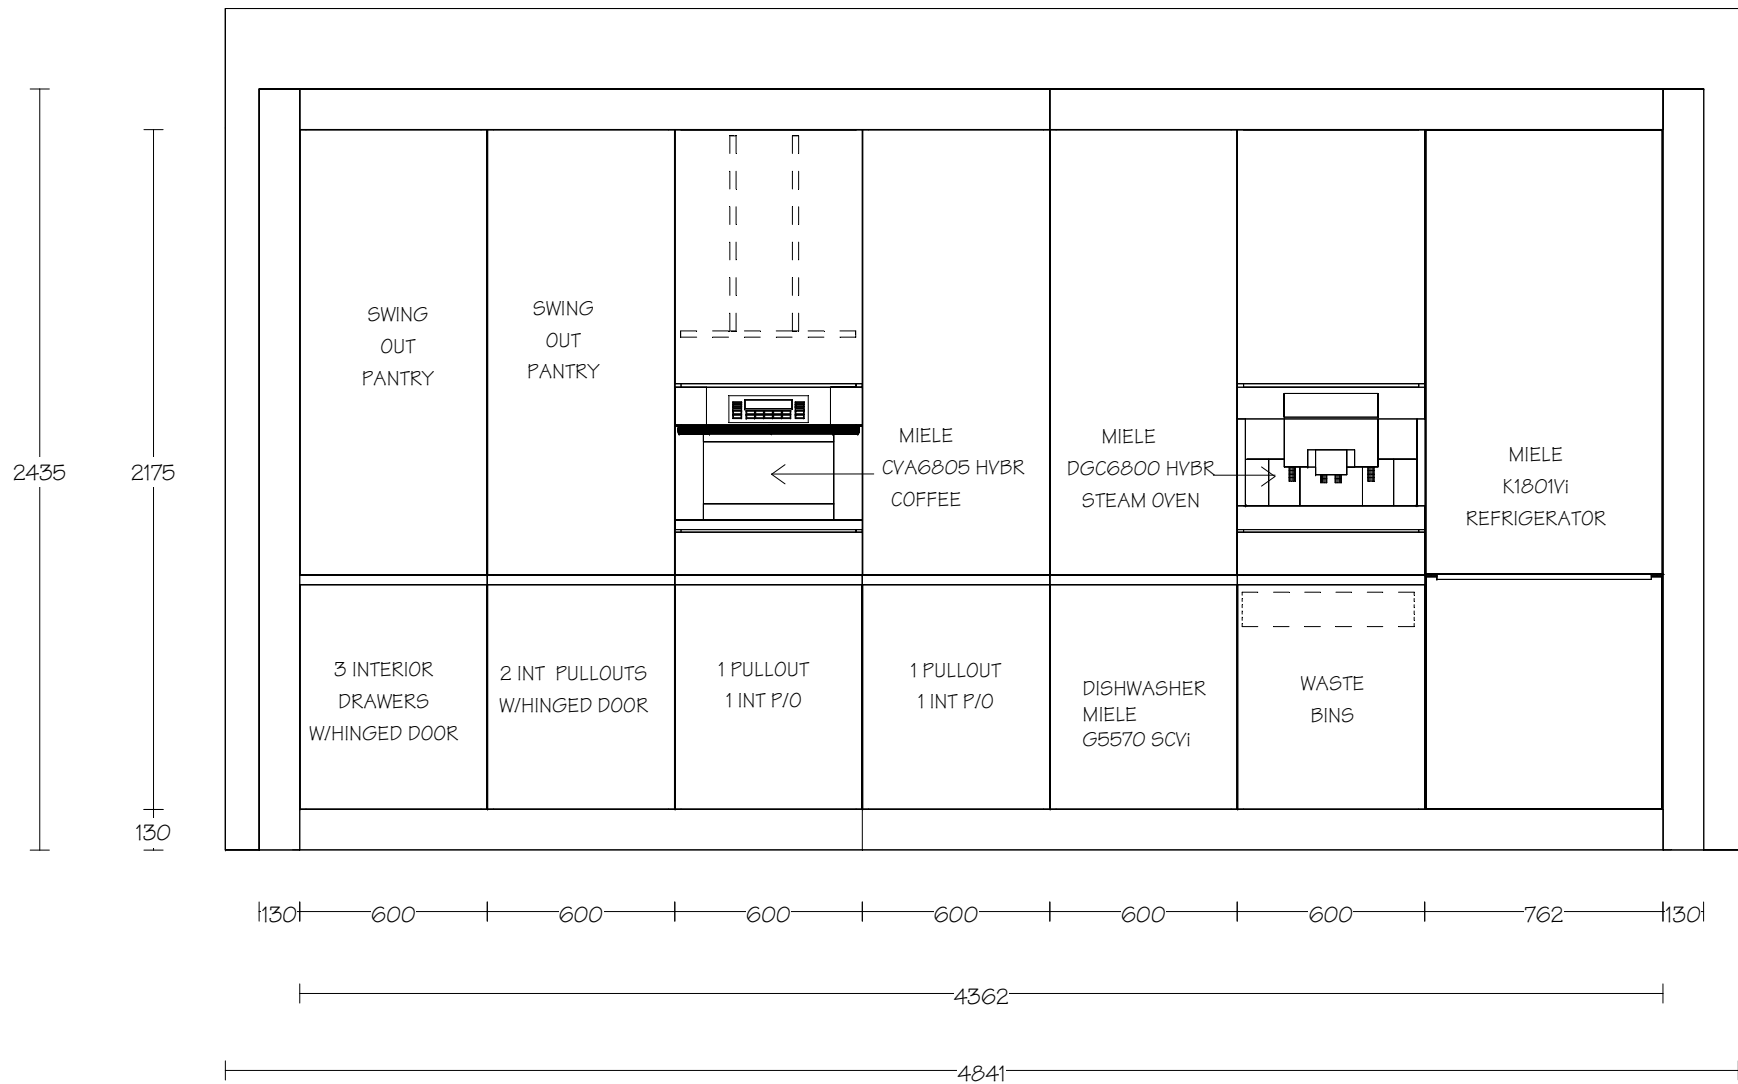

ELEVATION 1

EGGERSMANN USA
150 EAST 58TH STREET
NEW YORK, NY 10155
212.688.4910

Series: Eggersmann *es:ian* 04/2007
Door Style: Vancouver
Finish: 494 Fineline oak anthracite
Handle: GL64E Strip handle stainless steel

View: Elevation
Scale: 1:24
Design-Date: EGGERSMANN NY DISPLAY 1
Designer: MICHAEL SOLTOFF

Client: EGGERSMANN NEW YORK SHOWROOM
Phone: