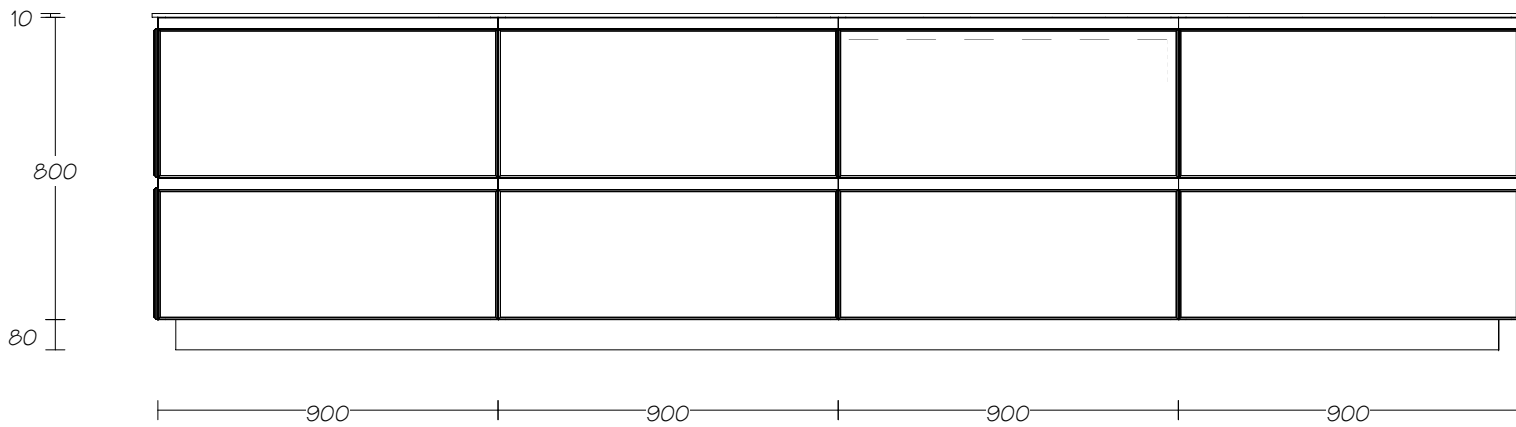

Series: Eggersmann *es:ian* 04/2007  
 Door Style: Vancouver  
 Finish: 494 Fineline oak anthracite  
 Handle: GL64E Strip handle stainless steel

View: Elevation  
 Scale: 1:24  
 Design-Date: EGGERSMANN NY DISPLAY 1  
 Designer: MICHAEL SOLTOFF

Client: EGGERSMANN NEW YORK SHOWROOM  
 Phone:

ELEVATION 2

EGGERSMANN USA 150 EAST 58TH STREET NEW YORK, NY 10155 212.688.4910	Series: Eggersmann e:sian 04/2007	View: Elevation	Client: EGGERSMANN NEW YORK SHOWROOM   Phone:
	Door Style: UNIQUE	Scale: 1:20	
	Finish: GRAFITE BROWN	Design-Date: EGGERSMANN NY DISPLAY 1	
	Handle: GL64I	Designer: MICHAEL SOLTOFF	

View: Elevation  
 Scale: 1:20  
 Design-Date: EGGERSMANN NY DISPLAY 1  
 Designer: MICHAEL SOLTOFF

Client: EGGERSMANN NEW YORK SHOWROOM  
 Phone: